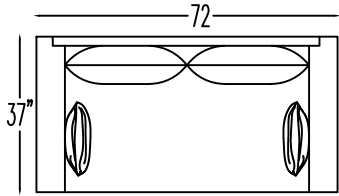

150020 SOFA

150001/ OTTOMAN

150009 ARMLESS LOVESEAT

150002 ARMLESS CHAIR

150011L LEFT ARM LOVESEAT W/RETURN

150011R RIGHT ARM LOVESEAT W/RETURN

ARM PILLOW
18" X 18"

Scale: 1/4" = 1'-0"
*NOTE: L or R is determined by facing the piece.

OVERALL DEPTH 37"
SEAT DEPTH 20"
FRAME HEIGHT 30"
S H 19"

OVERALL WIDTH 40"
ARM HEIGHT 25 1/2"
OVERALL HEIGHT 34"

*NOT TO SCALE

150070 STUDIO SOFA

150051
CONDO SOFA

150050L
LEFT ARM CONDO SOFA

150050R
RIGHT ARM CONDO SOFA