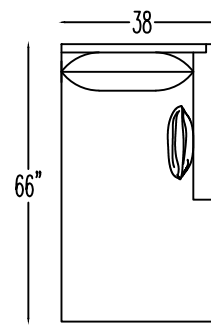

150099 LARGE SOFA

150018L LEFT ARM SOFA W/RETURN

150018R RIGHT ARM SOFA W/RETURN

150014 ARMLESS SOFA

150017L LEFT ARM SOFA

150017R RIGHT ARM SOFA

150007L LEFT ARM CHAISE

150007R RIGHT ARM CHAISE

150020 SOFA

150001/ OTTOMAN

150009 ARMLESS LOVESEAT

150002 ARMLESS CHAIR

150011L LEFT ARM LOVESEAT W/RETURN

150011R RIGHT ARM LOVESEAT W/RETURN

ARM PILLOW
18" X 18"

Scale: 1/4" = 1'-0"
*NOTE: L or R is determined by facing the piece.

OVERALL DEPTH 37"
SEAT DEPTH 20"
FRAME HEIGHT 30"
S H 19"

OVERALL WIDTH 40"
ARM HEIGHT 25 1/2"
OVERALL HEIGHT 34"

*NOT TO SCALE

150070 STUDIO SOFA

150051
CONDO SOFA

150050L
LEFT ARM CONDO SOFA

150050R
RIGHT ARM CONDO SOFA