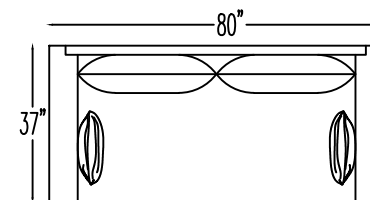

150020 SOFA

150001/ OTTOMAN

150009 ARMLESS LOVESEAT

150002 ARMLESS CHAIR

150011L LEFT ARM LOVESEAT W/RETURN

150011R RIGHT ARM LOVESEAT W/RETURN

ARM PILLOW
18" X 18"

Scale: 1/4" = 1'-0"
*NOTE: L or R is determined by facing the piece.

OVERALL DEPTH 37"
SEAT DEPTH 20"
FRAME HEIGHT 30"
S H 19"

OVERALL WIDTH 40"
ARM HEIGHT 25 1/2"
OVERALL HEIGHT 34"

*NOT TO SCALE

150070 STUDIO SOFA

150051
CONDO SOFA

150050L
LEFT ARM CONDO SOFA

150050R
RIGHT ARM CONDO SOFA