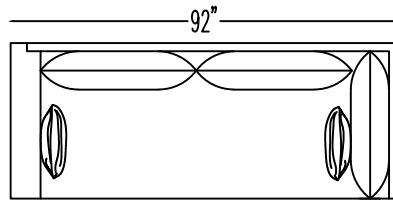

150099 LARGE SOFA

150018L LEFT ARM SOFA W/RETURN

150018R RIGHT ARM SOFA W/RETURN

150014 ARMLESS SOFA

150017L LEFT ARM SOFA

150017R RIGHT ARM SOFA

150007L LEFT ARM CHAISE

150007R RIGHT ARM CHAISE

150020 SOFA

150001/ OTTOMAN

150009 ARMLESS LOVESEAT

150002 ARMLESS CHAIR

150011L LEFT ARM LOVESEAT W/RETURN

150011R RIGHT ARM LOVESEAT W/RETURN

ARM PILLOW
18" X 18"

Scale: 1/4" = 1'-0"
*NOTE: L or R is determined by facing the piece.

OVERALL DEPTH 37"
SEAT DEPTH 20"
FRAME HEIGHT 30"
S H 19"

OVERALL WIDTH 40"
ARM HEIGHT 25 1/2"
OVERALL HEIGHT 34"

*NOT TO SCALE

150070 STUDIO SOFA

150051
CONDO SOFA

150050L
LEFT ARM CONDO SOFA

150050R
RIGHT ARM CONDO SOFA