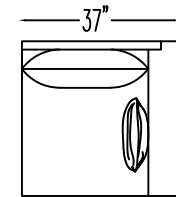

150003R
RIGHT ARM CHAIR