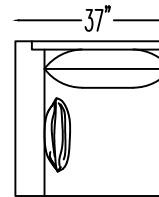

150003L
LEFT ARM CHAIR