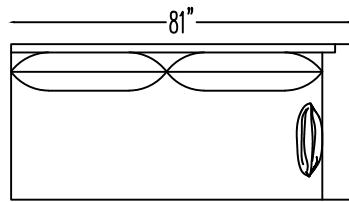

150099 LARGE SOFA

150018L LEFT ARM SOFA W/RETURN

150018R RIGHT ARM SOFA W/RETURN

150014 ARMLESS SOFA

150017L LEFT ARM SOFA

150017R RIGHT ARM SOFA

150007L LEFT ARM CHAISE

150007R RIGHT ARM CHAISE

150020 SOFA

150001/ OTTOMAN

150009 ARMLESS LOVESEAT

150002 ARMLESS CHAIR

150011L LEFT ARM LOVESEAT W/RETURN

150011R RIGHT ARM LOVESEAT W/RETURN

ARM PILLOW
18" X 18"

Scale: 1/4" = 1'-0"
*NOTE: L or R is determined by facing the piece.

OVERALL DEPTH 37"
SEAT DEPTH 20"
FRAME HEIGHT 30"
S H 19"

OVERALL WIDTH 40"
ARM HEIGHT 25 1/2"
OVERALL HEIGHT 34"

*NOT TO SCALE

150070 STUDIO SOFA

150051
CONDO SOFA

150050L
LEFT ARM CONDO SOFA

150050R
RIGHT ARM CONDO SOFA