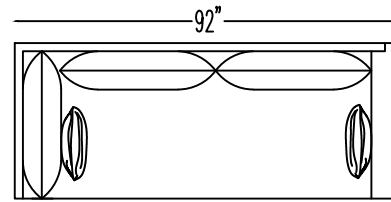

150099 LARGE SOFA

150018L LEFT ARM SOFA W/RETURN

150018R RIGHT ARM SOFA W/RETURN

150014 ARMLESS SOFA

150017L LEFT ARM SOFA

150017R RIGHT ARM SOFA

150007L LEFT ARM CHAISE

150007R RIGHT ARM CHAISE

150020 SOFA

150001/ OTTOMAN

150009 ARMLESS LOVESEAT

150002 ARMLESS CHAIR

150011L LEFT ARM LOVESEAT W/RETURN

150011R RIGHT ARM LOVESEAT W/RETURN

ARM PILLOW
18" X 18"

Scale: 1/4" = 1'-0"
*NOTE: L or R is determined by facing the piece.

OVERALL DEPTH 37"
SEAT DEPTH 20"
FRAME HEIGHT 30"
S H 19"

OVERALL WIDTH 40"
ARM HEIGHT 25 1/2"
OVERALL HEIGHT 34"

*NOT TO SCALE

150070 STUDIO SOFA

150051
CONDO SOFA

150050L
LEFT ARM CONDO SOFA

150050R
RIGHT ARM CONDO SOFA