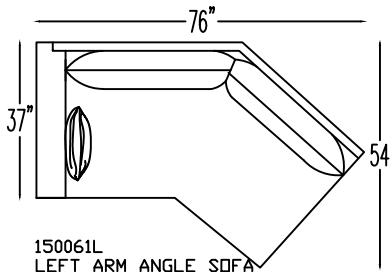

150061L
LEFT ARM ANGLE SOFA