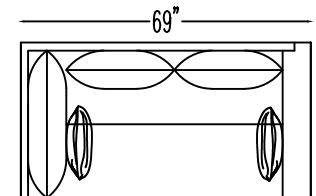

150020 SOFA

150001/ OTTOMAN

150009 ARMLESS LOVESEAT

150002 ARMLESS CHAIR

150011L LEFT ARM LOVESEAT W/RETURN

150011R RIGHT ARM LOVESEAT W/RETURN

ARM PILLOW
18" X 18"

Scale: 1/4" = 1'-0"
*NOTE: L or R is determined by facing the piece.

OVERALL DEPTH 37"
SEAT DEPTH 20"
FRAME HEIGHT 30"
S H 19"

OVERALL WIDTH 40"
ARM HEIGHT 25 1/2"
OVERALL HEIGHT 34"

*NOT TO SCALE

150070 STUDIO SOFA

150051
CONDO SOFA

150050L
LEFT ARM CONDO SOFA

150050R
RIGHT ARM CONDO SOFA