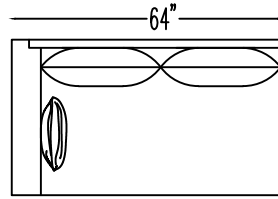

150020 SOFA

150001/ OTTOMAN

150009 ARMLESS LOVESEAT

150002 ARMLESS CHAIR

150011L LEFT ARM LOVESEAT W/RETURN

150011R RIGHT ARM LOVESEAT W/RETURN

ARM PILLOW
18" X 18"

Scale: 1/4" = 1'-0"
*NOTE: L or R is determined by facing the piece.

OVERALL DEPTH 37"
SEAT DEPTH 20"
FRAME HEIGHT 30"
S H 19"

OVERALL WIDTH 40"
ARM HEIGHT 25 1/2"
OVERALL HEIGHT 34"

*NOT TO SCALE

150070 STUDIO SOFA

150051
CONDO SOFA

150050L
LEFT ARM CONDO SOFA

150050R
RIGHT ARM CONDO SOFA

150064L
ARMLESS LOVE WITH LEFT BUMPER

150064R
ARMLESS LOVE WITH RIGHT BUMPER

150061L
LEFT ARM ANGLE SOFA

150061R
RIGHT ARM ANGLE SOFA

150010L
LEFT ARM LOVESEAT

150010R
RIGHT ARM LOVESEAT

150013
LOVESEAT

M150004 CHAIR