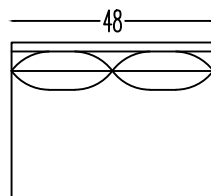

150099 LARGE SOFA

150018L LEFT ARM SOFA W/RETURN

150018R RIGHT ARM SOFA W/RETURN

150014 ARMLESS SOFA

150017L LEFT ARM SOFA

150017R RIGHT ARM SOFA

150007L LEFT ARM CHAISE

150007R RIGHT ARM CHAISE

150020 SOFA

150001/ OTTOMAN

150009 ARMLESS LOVESEAT

150002 ARMLESS CHAIR

150011L LEFT ARM LOVESEAT W/RETURN

150011R RIGHT ARM LOVESEAT W/RETURN

ARM PILLOW
18" X 18"

Scale: 1/4" = 1'-0"
*NOTE: L or R is determined by facing the piece.

OVERALL DEPTH 37"
SEAT DEPTH 20"
FRAME HEIGHT 30"
S H 19"

OVERALL WIDTH 40"
ARM HEIGHT 25 1/2"
OVERALL HEIGHT 34"

*NOT TO SCALE

150070 STUDIO SOFA

150051
CONDO SOFA

150050L
LEFT ARM CONDO SOFA

150050R
RIGHT ARM CONDO SOFA