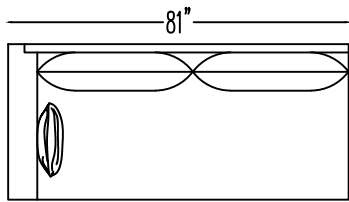

150099 LARGE SOFA

150018L LEFT ARM SOFA W/RETURN

150018R RIGHT ARM SOFA W/RETURN

150014 ARMLESS SOFA

150017L LEFT ARM SOFA

150017R RIGHT ARM SOFA

150007L LEFT ARM CHAISE

150007R RIGHT ARM CHAISE

150020 SOFA

150001/ OTTOMAN

150009 ARMLESS LOVESEAT

150002 ARMLESS CHAIR

150011L LEFT ARM LOVESEAT W/RETURN

150011R RIGHT ARM LOVESEAT W/RETURN

ARM PILLOW
18" X 18"

Scale: 1/4" = 1'-0"
*NOTE: L or R is determined by facing the piece.

OVERALL DEPTH 37"
SEAT DEPTH 20"
FRAME HEIGHT 30"
S H 19"

OVERALL WIDTH 40"
ARM HEIGHT 25 1/2"
OVERALL HEIGHT 34"

*NOT TO SCALE

150070 STUDIO SOFA

150051
CONDO SOFA

150050L
LEFT ARM CONDO SOFA

150050R
RIGHT ARM CONDO SOFA