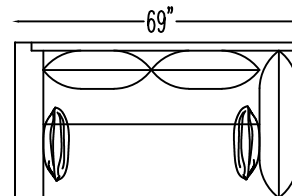

150020 SOFA

150001/ OTTOMAN

150009 ARMLESS LOVESEAT

150002 ARMLESS CHAIR

150011L LEFT ARM LOVESEAT W/RETURN

150011R RIGHT ARM LOVESEAT W/RETURN

ARM PILLOW
18" X 18"

Scale: 1/4" = 1'-0"
*NOTE: L or R is determined by facing the piece.

OVERALL DEPTH 37"
SEAT DEPTH 20"
FRAME HEIGHT 30"
S H 19"

OVERALL WIDTH 40"
ARM HEIGHT 25 1/2"
OVERALL HEIGHT 34"

*NOT TO SCALE

150070 STUDIO SOFA

150051
CONDO SOFA

150050L
LEFT ARM CONDO SOFA

150050R
RIGHT ARM CONDO SOFA