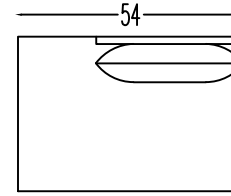

150020 SOFA

150001/ OTTOMAN

150009 ARMLESS LOVESEAT

150002 ARMLESS CHAIR

150011L LEFT ARM LOVESEAT W/RETURN

150011R RIGHT ARM LOVESEAT W/RETURN

ARM PILLOW
18" X 18"

Scale: 1/4" = 1'-0"
*NOTE: L or R is determined by facing the piece.

OVERALL DEPTH 37"
SEAT DEPTH 20"
FRAME HEIGHT 30"
S H 19"

OVERALL WIDTH 40"
ARM HEIGHT 25 1/2"
OVERALL HEIGHT 34"

*NOT TO SCALE

150070 STUDIO SOFA

150051
CONDO SOFA

150050L
LEFT ARM CONDO SOFA

150050R
RIGHT ARM CONDO SOFA