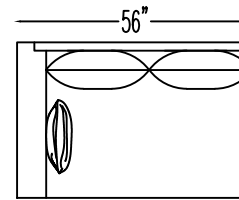

150020 SOFA

150001/ OTTOMAN

150009 ARMLESS LOVESEAT

150002 ARMLESS CHAIR

150011L LEFT ARM LOVESEAT W/RETURN

150011R RIGHT ARM LOVESEAT W/RETURN

ARM PILLOW
18" X 18"

Scale: 1/4" = 1'-0"
*NOTE: L or R is determined by facing the piece.

OVERALL DEPTH 37"
SEAT DEPTH 20"
FRAME HEIGHT 30"
S H 19"

OVERALL WIDTH 40"
ARM HEIGHT 25 1/2"
OVERALL HEIGHT 34"

*NOT TO SCALE

150070 STUDIO SOFA

150051
CONDO SOFA

150050L
LEFT ARM CONDO SOFA

150050R
RIGHT ARM CONDO SOFA

150064L
ARMLESS LOVE WITH LEFT BUMPER

150064R
ARMLESS LOVE WITH RIGHT BUMPER

150061L
LEFT ARM ANGLE SOFA

150061R
RIGHT ARM ANGLE SOFA

150010L
LEFT ARM LOVESEAT

150010R
RIGHT ARM LOVESEAT

150013
LOVESEAT

M150004 CHAIR