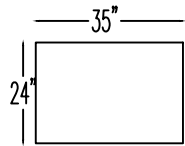

150099 LARGE SOFA

150018L LEFT ARM SOFA W/RETURN

150018R RIGHT ARM SOFA W/RETURN

150014 ARMLESS SOFA

150017L LEFT ARM SOFA

150017R RIGHT ARM SOFA

150007L LEFT ARM CHAISE

150007R RIGHT ARM CHAISE

150020 SOFA

150001/ OTTOMAN

150009 ARMLESS LOVESEAT

150002 ARMLESS CHAIR

150011L LEFT ARM LOVESEAT W/RETURN

150011R RIGHT ARM LOVESEAT W/RETURN

ARM PILLOW
18" X 18"

Scale: 1/4" = 1'-0"
*NOTE: L or R is determined by facing the piece.

OVERALL DEPTH 37"
SEAT DEPTH 20"
FRAME HEIGHT 30"
S H 19"

OVERALL WIDTH 40"
ARM HEIGHT 25 1/2"
OVERALL HEIGHT 34"

*NOT TO SCALE

150070 STUDIO SOFA

150051
CONDO SOFA

150050L
LEFT ARM CONDO SOFA

150050R
RIGHT ARM CONDO SOFA