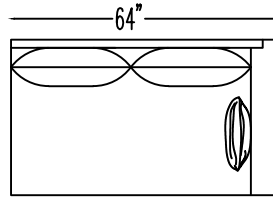

150020 SOFA

150001/ OTTOMAN

150009 ARMLESS LOVESEAT

150002 ARMLESS CHAIR

150011L LEFT ARM LOVESEAT W/RETURN

150011R RIGHT ARM LOVESEAT W/RETURN

ARM PILLOW
18" X 18"

Scale: 1/4" = 1'-0"
*NOTE: L or R is determined by facing the piece.

OVERALL DEPTH 37"
SEAT DEPTH 20"
FRAME HEIGHT 30"
S H 19"

OVERALL WIDTH 40"
ARM HEIGHT 25 1/2"
OVERALL HEIGHT 34"

*NOT TO SCALE

150070 STUDIO SOFA

150051
CONDO SOFA

150050L
LEFT ARM CONDO SOFA

150050R
RIGHT ARM CONDO SOFA

150064L
ARMLESS LOVE WITH LEFT BUMPER

150064R
ARMLESS LOVE WITH RIGHT BUMPER

150061L
LEFT ARM ANGLE SOFA

150061R
RIGHT ARM ANGLE SOFA

150010L
LEFT ARM LOVESEAT

150010R
RIGHT ARM LOVESEAT

150013
LOVESEAT

M150004 CHAIR