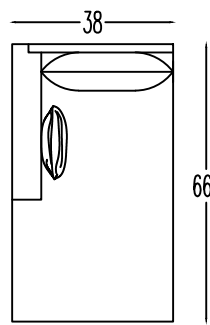

150099 LARGE SOFA

150018L LEFT ARM SOFA W/RETURN

150018R RIGHT ARM SOFA W/RETURN

150014 ARMLESS SOFA

150017L LEFT ARM SOFA

150017R RIGHT ARM SOFA

150007L LEFT ARM CHAISE

150007R RIGHT ARM CHAISE

150020 SOFA

150001/ OTTOMAN

150009 ARMLESS LOVESEAT

150002 ARMLESS CHAIR

150011L LEFT ARM LOVESEAT W/RETURN

150011R RIGHT ARM LOVESEAT W/RETURN

ARM PILLOW
18" X 18"

Scale: 1/4" = 1'-0"
*NOTE: L or R is determined by facing the piece.

OVERALL DEPTH 37"
SEAT DEPTH 20"
FRAME HEIGHT 30"
S H 19"

OVERALL WIDTH 40"
ARM HEIGHT 25 1/2"
OVERALL HEIGHT 34"

*NOT TO SCALE

150070 STUDIO SOFA

150051
CONDO SOFA

150050L
LEFT ARM CONDO SOFA

150050R
RIGHT ARM CONDO SOFA