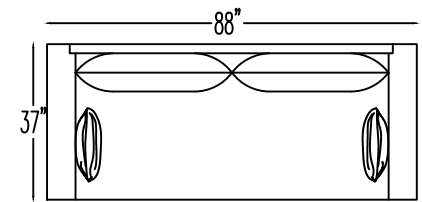

150099 LARGE SOFA

150018L LEFT ARM SOFA W/RETURN

150018R RIGHT ARM SOFA W/RETURN

150014 ARMLESS SOFA

150017L LEFT ARM SOFA

150017R RIGHT ARM SOFA

150007L LEFT ARM CHAISE

150007R RIGHT ARM CHAISE

150020 SOFA

150001/ OTTOMAN

150009 ARMLESS LOVESEAT

150002 ARMLESS CHAIR

150011L LEFT ARM LOVESEAT W/RETURN

150011R RIGHT ARM LOVESEAT W/RETURN

ARM PILLOW
18" X 18"

Scale: 1/4" = 1'-0"
*NOTE: L or R is determined by facing the piece.

OVERALL DEPTH 37"
SEAT DEPTH 20"
FRAME HEIGHT 30"
S H 19"

OVERALL WIDTH 40"
ARM HEIGHT 25 1/2"
OVERALL HEIGHT 34"

*NOT TO SCALE

150070 STUDIO SOFA

150051
CONDO SOFA

150050L
LEFT ARM CONDO SOFA

150050R
RIGHT ARM CONDO SOFA