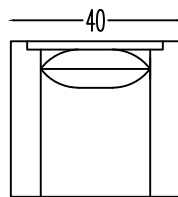

150020 SOFA

150001/ OTTOMAN

150009 ARMLESS LOVESEAT

150002 ARMLESS CHAIR

150011L LEFT ARM LOVESEAT W/RETURN

150011R RIGHT ARM LOVESEAT W/RETURN

ARM PILLOW
18" X 18"

Scale: 1/4" = 1'-0"
*NOTE: L or R is determined by facing the piece.

150064L
ARMLESS LOVE WITH LEFT BUMPER

150064R
ARMLESS LOVE WITH RIGHT BUMPER

150061L
LEFT ARM ANGLE SOFA

150061R
RIGHT ARM ANGLE SOFA

150010L
LEFT ARM LOVESEAT

150010R
RIGHT ARM LOVESEAT

150013
LOVESEAT

M150004 CHAIR