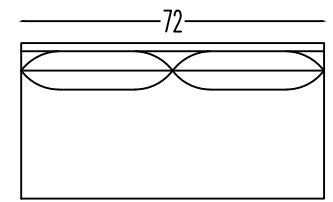

150099 LARGE SOFA

150018L LEFT ARM SOFA W/RETURN

150018R RIGHT ARM SOFA W/RETURN

150014 ARMLESS SOFA

150017L LEFT ARM SOFA

150017R RIGHT ARM SOFA

150007L LEFT ARM CHAISE

150007R RIGHT ARM CHAISE

150020 SOFA

150001/ OTTOMAN

150009 ARMLESS LOVESEAT

150002 ARMLESS CHAIR

150011L LEFT ARM LOVESEAT W/RETURN

150011R RIGHT ARM LOVESEAT W/RETURN

ARM PILLOW
18" X 18"

Scale: 1/4" = 1'-0"
*NOTE: L or R is determined by facing the piece.

OVERALL DEPTH 37"
SEAT DEPTH 20"
FRAME HEIGHT 30"
S H 19"

OVERALL WIDTH 40"
ARM HEIGHT 25 1/2"
OVERALL HEIGHT 34"

*NOT TO SCALE

150070 STUDIO SOFA

150051
CONDO SOFA

150050L
LEFT ARM CONDO SOFA

150050R
RIGHT ARM CONDO SOFA