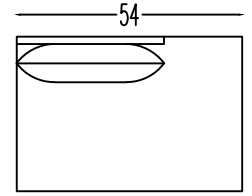

150064R
ARMLESS LOVE WITH RIGHT BUMPER