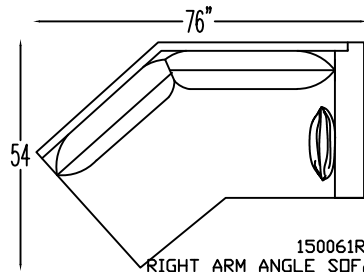

150020 SOFA

150001/ OTTOMAN

150009 ARMLESS LOVESEAT

150002 ARMLESS CHAIR

150011L LEFT ARM LOVESEAT W/RETURN

150011R RIGHT ARM LOVESEAT W/RETURN

ARM PILLOW
18" X 18"

Scale: 1/4" = 1'-0"
*NOTE: L or R is determined by facing the piece.

OVERALL DEPTH 37"
SEAT DEPTH 20"
FRAME HEIGHT 30"
S H 19"

OVERALL WIDTH 40"
ARM HEIGHT 25 1/2"
OVERALL HEIGHT 34"

*NOT TO SCALE

150070 STUDIO SOFA

150051
CONDO SOFA

150050L
LEFT ARM CONDO SOFA

150050R
RIGHT ARM CONDO SOFA

150064L
ARMLESS LOVE WITH LEFT BUMPER

150064R
ARMLESS LOVE WITH RIGHT BUMPER

150061L
LEFT ARM ANGLE SOFA

150061R
RIGHT ARM ANGLE SOFA

150010L
LEFT ARM LOVESEAT

150010R
RIGHT ARM LOVESEAT

150013
LOVESEAT

M150004 CHAIR